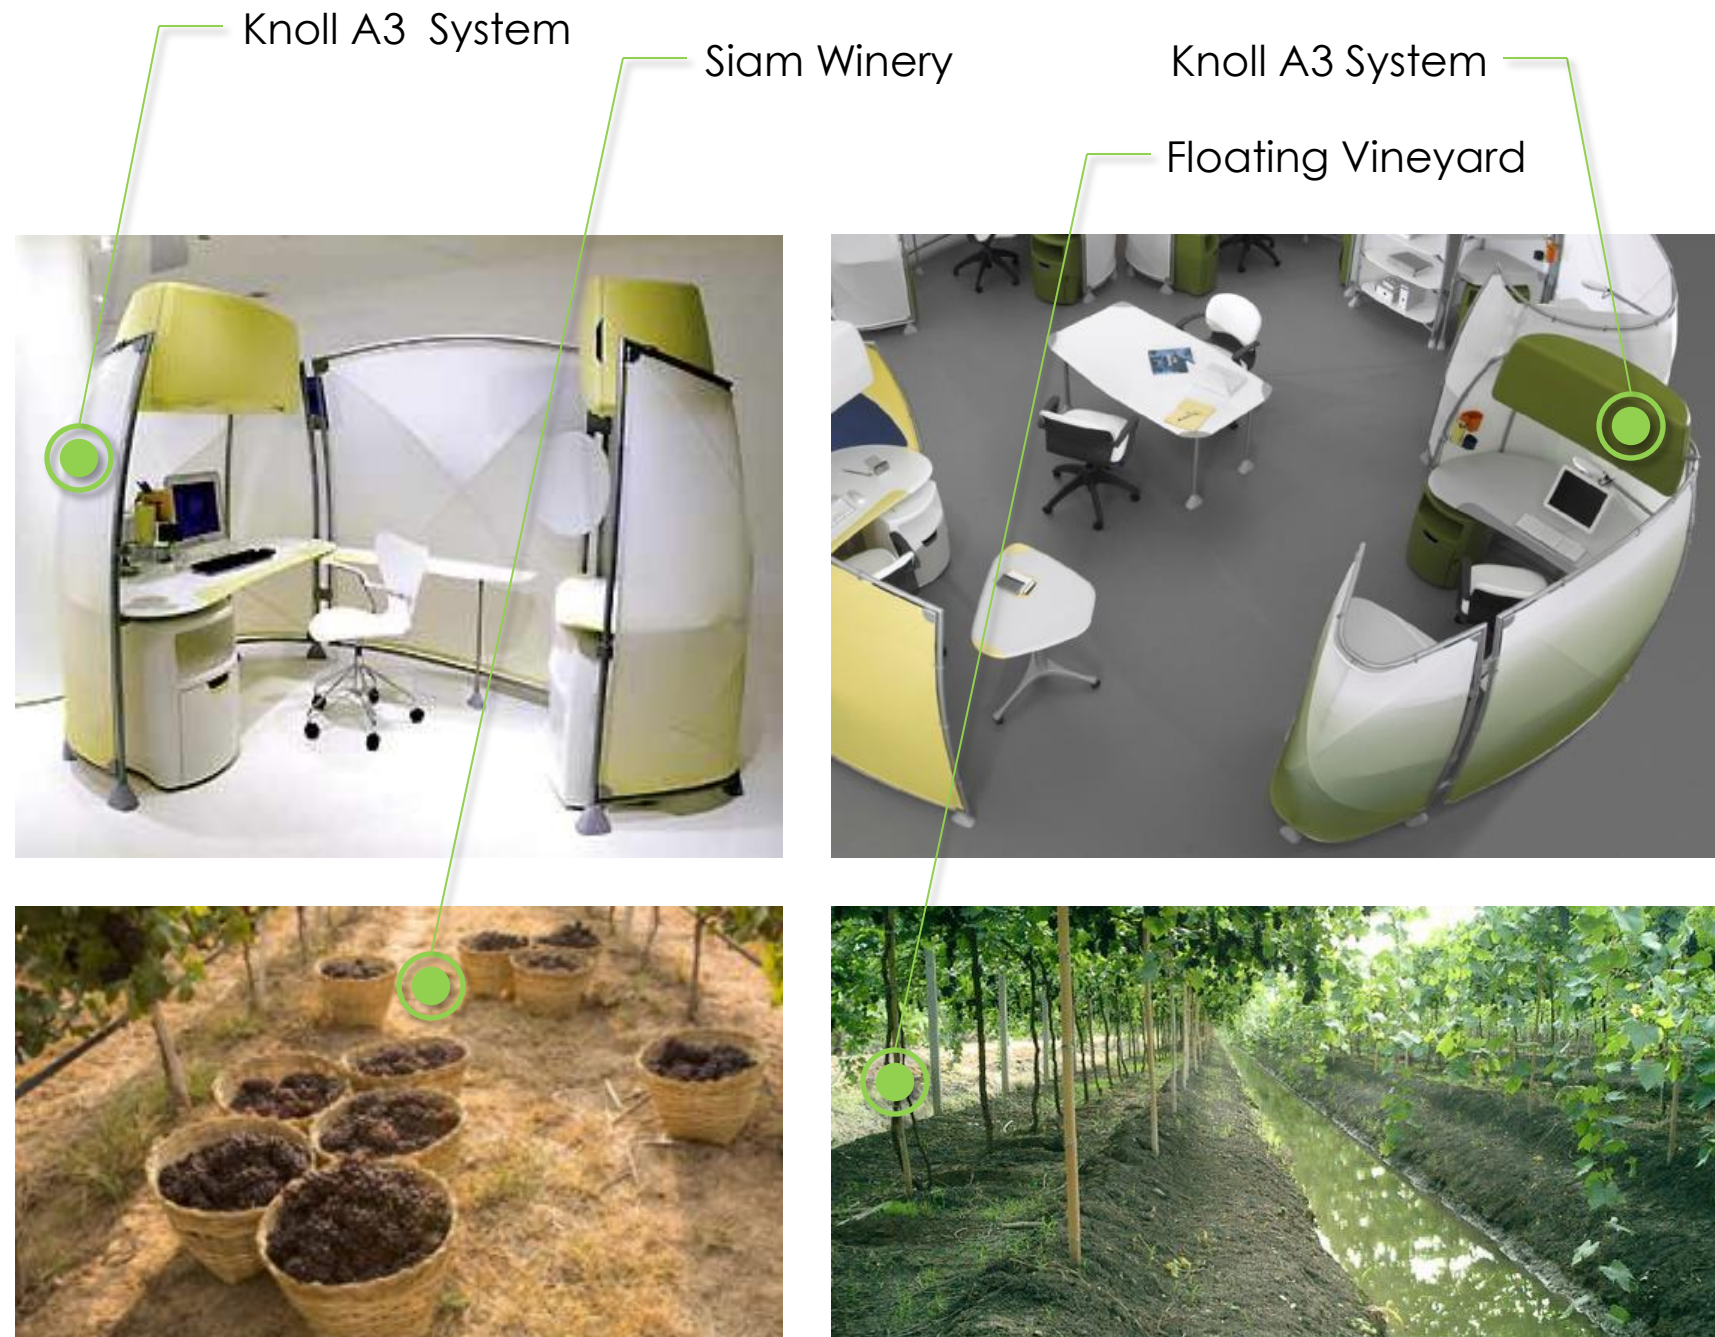

# MICAL ROMANO OFFICE DESIGN FALL 2010

# Client Profile and Concept Statement

RED BULL distributes and markets a number of drinks, including the Sabai Wine Spritzer (associated with the Thai Siam Winery). They are moving into a new office building and are looking for a unique space that excites their employees, supports a fun work environment, and is unlike their typical color scheme.

The design for the RED BULL office will be inspired by the floating vineyards of branch company Thai Siam Winery. To reflect this vineyard, the style and arrangement of furniture will reflect the harvesting boats, the interior architecture will be similar to that of the sala, and the private offices will be circular in shape to resemble wine barrels. Overall, the space will reflect the Thai Siam Winery subtly and simultaneously offer a new style of environment for employees.