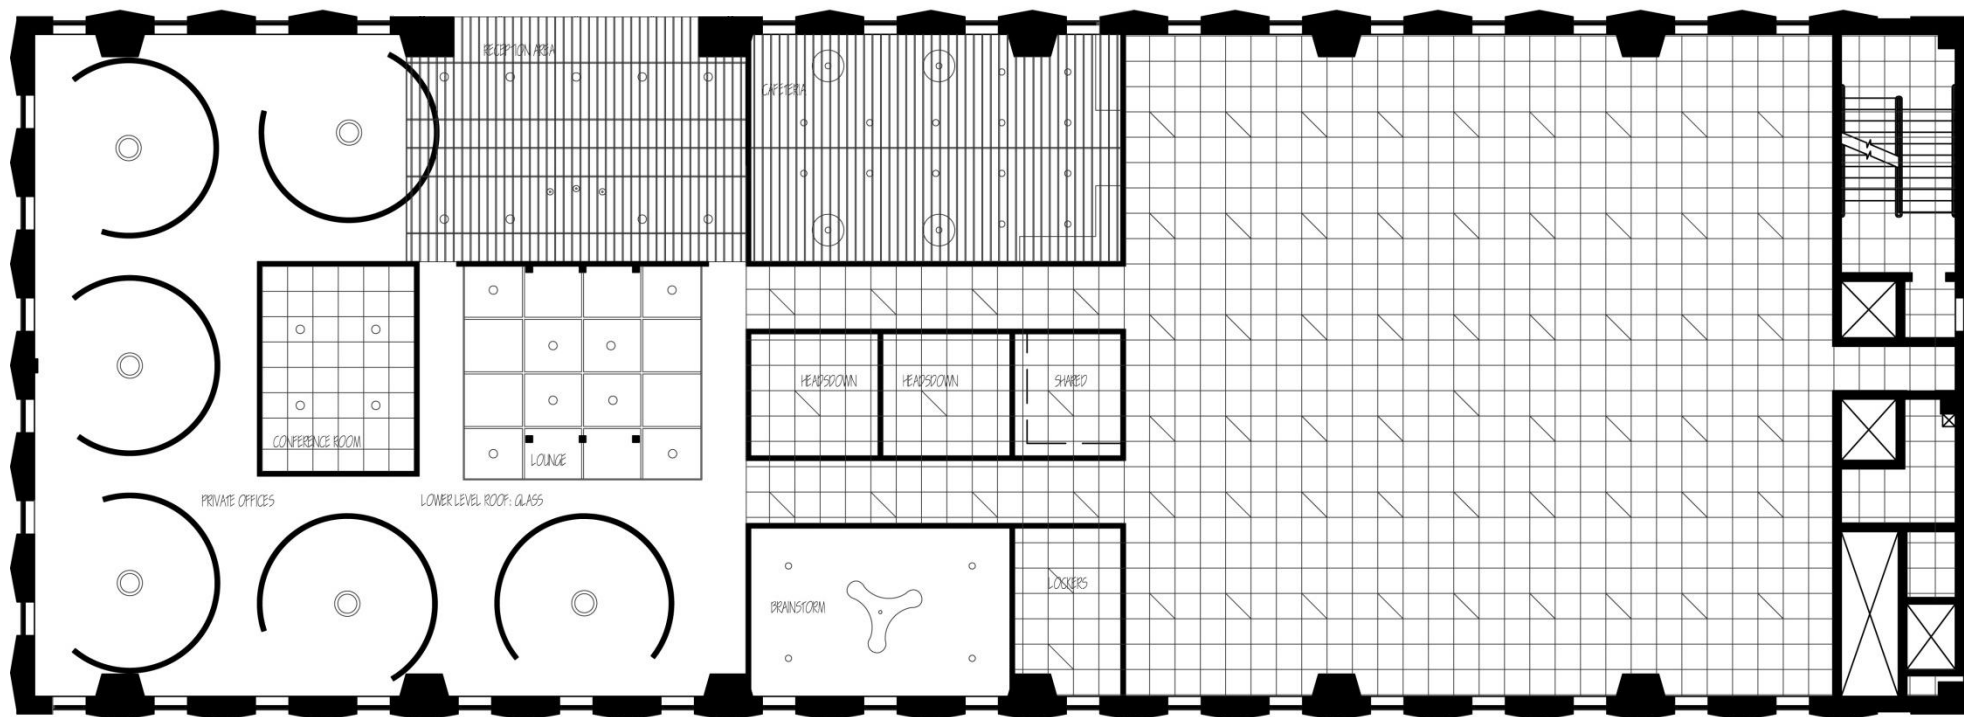

# Floor Plan and RCP

DIRTT Curved Wall

DIRTT Modular Wall

DIRTT Spider

LIGHTING LEGEND	
RECESSED	○
FLUORESCENT	◻
SURFACE MOUNT	○
PENDANT (SMALL)	○
PENDANT (MEDIUM)	○
PENDANT (LARGE)	⋈