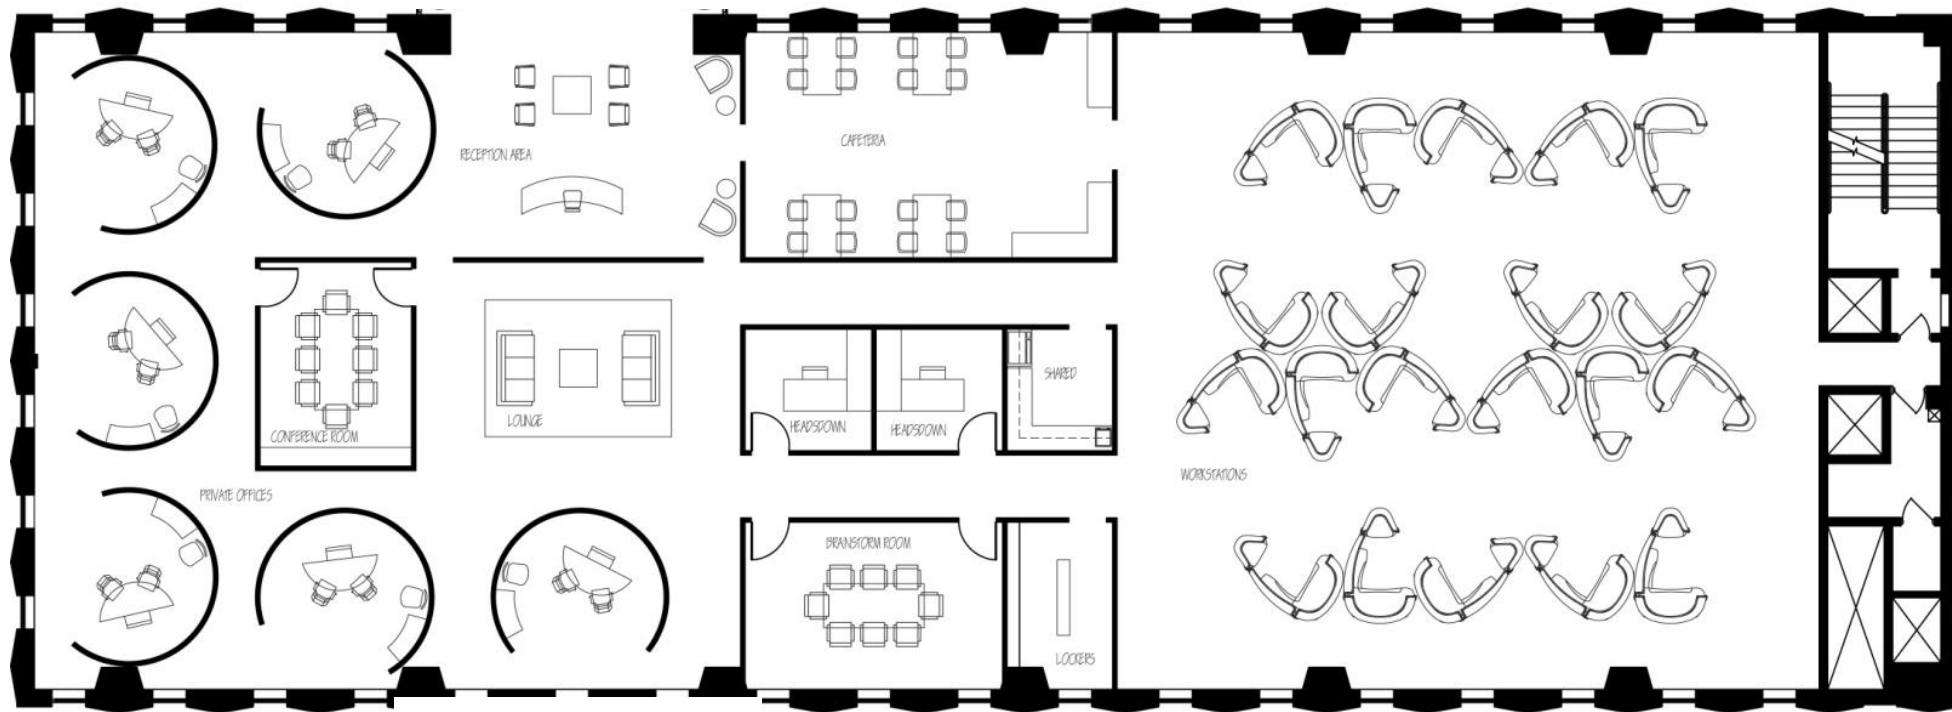

# Floor Plan and RCP

DIRTT Curved Wall

DIRTT Modular Wall

DIRTT Spider

LIGHTING LEGEND	
RECESSED	○
FLUORESCENT	◻
SURFACE MOUNT	○
PENDANT (SMALL)	○
PENDANT (MEDIUM)	○
PENDANT (LARGE)	⋈