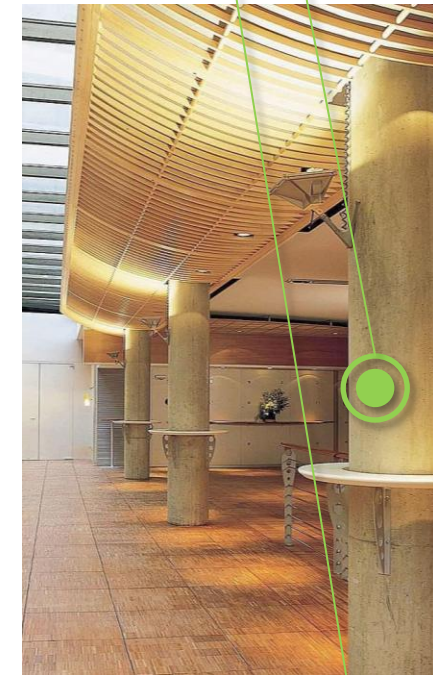

The design for the RED BULL office will be inspired by the floating vineyards of branch company Thai Siam Winery. To reflect this vineyard, the style and arrangement of furniture will reflect the harvesting boats, the interior architecture will be similar to that of the sala, and the private offices will be circular in shape to resemble wine barrels. Overall, the space will reflect the Thai Siam Winery subtly and simultaneously offer a new style of environment for employees.

# Sustainable Materials

Bamboo Flooring

Reception

Lounge Area

Brainstorm Room Lighting

Brainstorm Room

Acoustic Wall

Café/Breakroom

Conference

Cafe/Break

Lighting

Carpet Floor